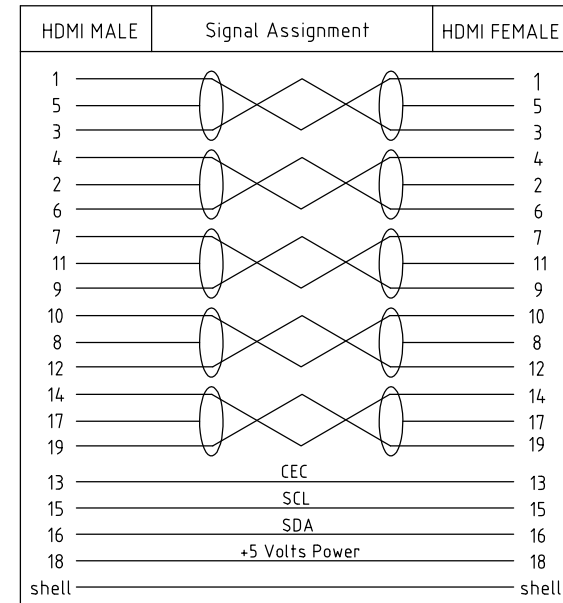

Page	1 of 1
Scale	
Unit	MM

UNLESS OTHERWISE SPECIFIED,  
ALL DIMENSIONS ARE IN METRIC.

PROJECTION PLAN

NOTES:

- HDMI CABLE V1.4 WIRE GAUGE:  
30AWG[1P×(0.25mm BC+FPE)+D+AL]×5P  
+(0.25mm BC+HDPE)×4C+AL+D+PVC6MM
- HOOD: MOLDING TYPE,BLACK IN COLOR  
HDMI A TYPE, GOLD PLATED
- CABLE ELECTRICAL TEST:  
100% OPEN SHORT & MISS WIRE TEST.
- COPPER PERCENT: 99.9999%
- PRINTING WORDS:  
High Speed HDMI Cable with ETHERNET Cablexpert.com 8716309W

Model	Dimension	
	L (mm)	M (mm)
CC-HDMI4X-0.5M	500	10
CC-HDMI4X-6	1800	200
CC-HDMI4X-10	3000	200
CC-HDMI4X-15	4500	300

Revised Details				Drawn	Kenny	Model: CC-HDMI4X-0.5M CC-HDMI4X-6 CC-HDMI4X-10 CC-HDMI4X-15
Item.	Description	Date	by	Date	Jun.15.2016	
△				Check		
				Approve		