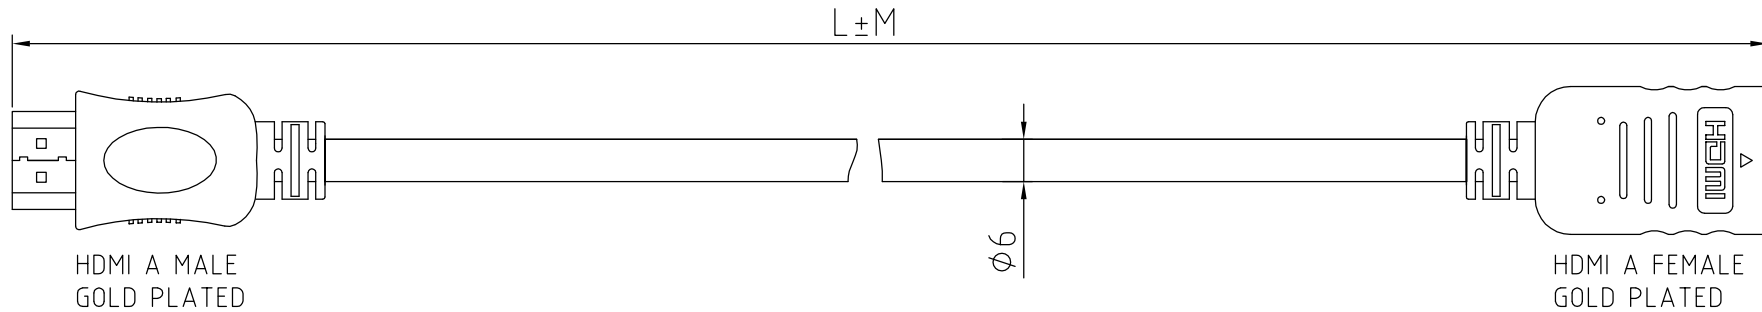

Page	1 of 1
Scale	
Unit	MM

UNLESS OTHERWISE SPECIFIED,  
ALL DIMENSIONS ARE IN METRIC.

PROJECTION PLAN

NOTES:

- HDMI CABLE V1.4 WIRE GAUGE:  
30AWG[1P×(0.25mm BC+FPE)+D+AL]×5P  
+(0.25mm BC+HDPE)×4C+AL+D+PVC6MM
- HOOD: MOLDING TYPE,BLACK IN COLOR  
HDMI A TYPE, GOLD PLATED
- CABLE ELECTRICAL TEST:  
100% OPEN SHORT & MISS WIRE TEST.
- COPPER PERCENT: 99.9999%
- PRINTING WORDS:  
High Speed HDMI Cable with ETHERNET Cablexpert.com 8716309W

Model	Dimension	
	L (mm)	M (mm)
CC-HDMI4X-0.5M	500	10
CC-HDMI4X-6	1800	200
CC-HDMI4X-10	3000	200
CC-HDMI4X-15	4500	300

Revised Details				Drawn	Kenny	Model: CC-HDMI4X-0.5M CC-HDMI4X-6 CC-HDMI4X-10 CC-HDMI4X-15
Item.	Description	Date	by	Date	Jun.15.2016	
△				Check		
				Approve		