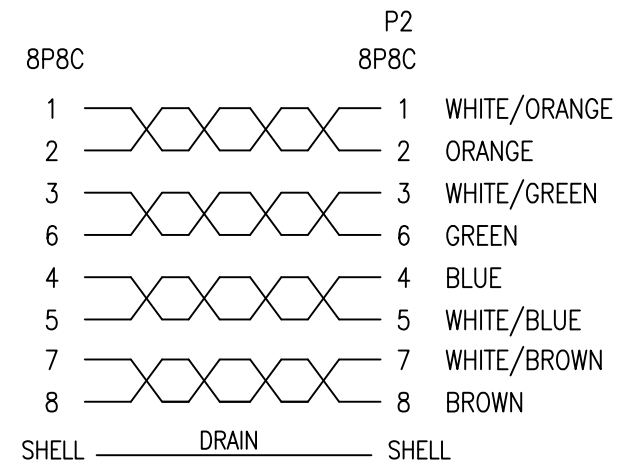

REV.	REVISION DESCRIPTION	DATE
A0	FIRST EDIT	2011/07/27

Length

NOTICE:

- 1) Conductor material : COPPER
- 2) Wire printing: FTP shielded twisted 4 pairs category 6 cable (stranded) cablexpert LSZH 8716309HB

<b>CableXpert</b>				
TOLERANCE		TITLE:		
.0	±0.30	Category 6 FTP CABLE COPPER (LSZH)		
.00	±0.20	PART NO.:		DWG NO.:
.000	±0.10			
ANGLE		SHEET:	SCALE:	UNIT:
.0	±2°	1 / 1	NONE	mm
PROJECTION		DRAWN:	CHECK:	APPD:

3	OUTER JACKET	OUTER JACKET COLOR:GYER (LSZH)	0.008	Kg
2	RJ45	RJ45 8P8C PLUG GOLD PLATED (LSZH)	2	PCS
1	CABLE	Category 6 FTP 26#4P COPPER STRANDED OD:6.2 COLOR:GREY W/"+" LENGTH:xxxxM (LSZH)	1	PC

Color Code: M=Grey, B=Blue, K=Black, G=Green, O=Orange, R=Red, Y=Yellow, P=Pink;

Conductor material : COPPER

Wire printing:FTP shielded twisted 4 pairs category 6 cable (stranded) cablexpert LSZH 8716309HB