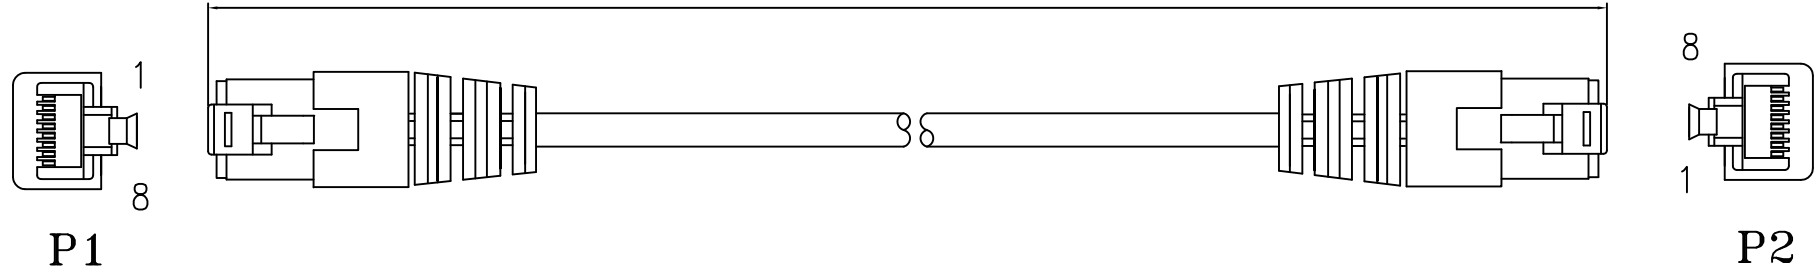

REV.	REVISION DESCRIPTION	DATE
A0	FIRST EDIT	2011/07/27

Length

NOTICE:

- 1) Conductor material : COPPER
- 2) Wire printing: FTP shielded twisted 4 pairs category 6 cable (stranded) cablexpert LSZH 8716309HB

<b>CableXpert</b>				
TOLERANCE		TITLE:		
.0	±0.30	Category 6 FTP CABLE COPPER (LSZH)		
.00	±0.20	PART NO.:		DWG NO.:
.000	±0.10			
ANGLE		SHEET:	SCALE:	UNIT:
.0	±2°	1 / 1	NONE	mm
PROJECTION		DRAWN:	CHECK:	APPD:

3	OUTER JACKET	OUTER JACKET COLOR:GYER (LSZH)	0.008	Kg
2	RJ45	RJ45 8P8C PLUG GOLD PLATED (LSZH)	2	PCS
1	CABLE	Category 6 FTP 26#4P COPPER STRANDED OD:6.2 COLOR:GREY W/"+" LENGTH:xxxxM (LSZH)	1	PC

CABLE:Category 6 FTP 26#4P COPPER STRANDED OD:6.2 COLOR:GREY W/"+" LENGTH:xxxxM (LSZH)

RJ45:8P8C PLUG GOLD PLATED (LSZH)