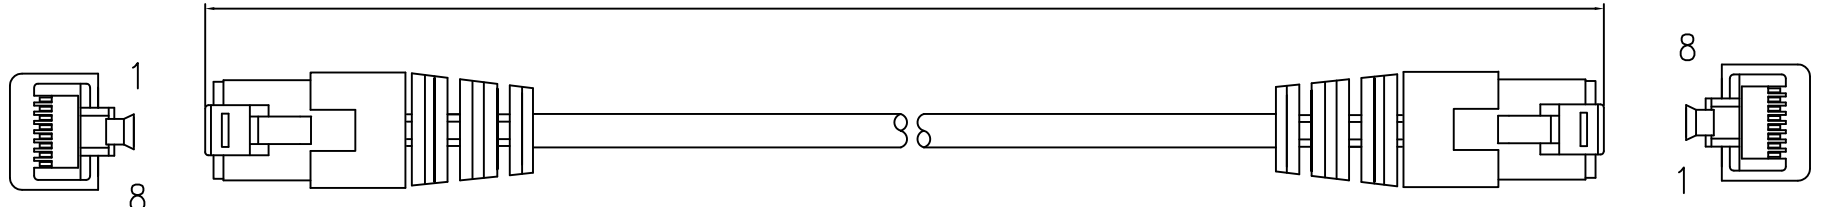

REV.	REVISION DESCRIPTION	DATE
A0	FIRST EDIT	2011/07/27

Length

P1

P2

P1
8P8C

P2
8P8C

NOTICE:

- 1) Conductor material CCA---
percentage of CU: 15% / percentage of Aluminum:85%
- 2) Wire printing:FTP shielded twisted 4 pairs category 6 cable
(stranded) cablexpert LSZH 8716309HB

CableXpert				
TOLERANCE		TITLE:		
.0	±0.30	Category 6 FTP CABLE CCA (LSZH)		
.00	±0.20	PART NO.:		DWG NO.:
.000	±0.10			
ANGLE		SHEET:	SCALE:	UNIT:
.0	±2°	1 / 1	NONE	mm
PROJECTION		DRAWN:		CHECK:
				APPD:

3	OUTER JACKET	OUTER JACKET COLOR:GYER (LSZH)	0.008	Kg
2	RJ45	RJ45 8P8C PLUG GOLD PLATED (LSZH)	2	PCS
1	CABLE	Category 6 FTP 26#4P CCA STRANDED OD:6.2 COLOR:GREY W/"+" LENGTH:xxxxM (LSZH)	1	PC

Category 6 FTP 26#CCA LSZH Patch Cord List

CABLE: Category 6 FTP 26#4P CCA STRANDED OD:6.2 COLOR:GREY W/"+" LENGTH:xxxxM (LSZH)

RJ45:8P8C PLUG GOLD PLATED (LSZH)