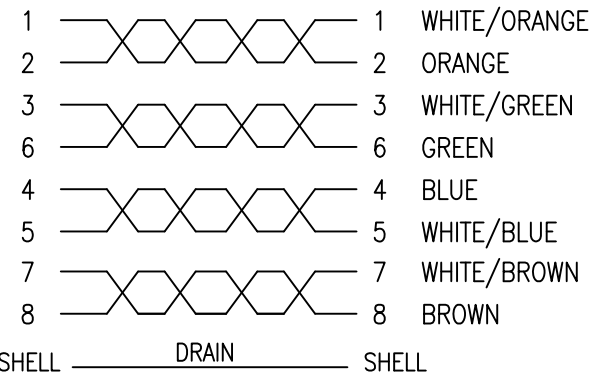

REV.	REVISION DESCRIPTION	DATE
A0	FIRST EDIT	2011/07/27

Length

P1

P2

P1
8P8C

P2
8P8C

NOTICE:

- 1) Conductor material CCA---
percentage of CU: 15% / percentage of Aluminum:85%
- 2) Wire printing:FTP shielded twisted 4 pairs category 6 cable
(stranded) cablexpert LSZH 8716309HB

CableXpert				
TOLERANCE		TITLE:		
.0	±0.30	Category 6 FTP CABLE CCA (LSZH)		
.00	±0.20	PART NO.:		DWG NO.:
.000	±0.10			
ANGLE		SHEET:	SCALE:	UNIT:
.0	±2°	1 / 1	NONE	mm
PROJECTION		DRAWN:		CHECK:
				APPD:

3	OUTER JACKET	OUTER JACKET COLOR:GYER (LSZH)	0.008	Kg
2	RJ45	RJ45 8P8C PLUG GOLD PLATED (LSZH)	2	PCS
1	CABLE	Category 6 FTP 26#4P CCA STRANDED OD:6.2 COLOR:GREY W/"+" LENGTH:xxxxM (LSZH)	1	PC

Category 6 FTP 26#CCA LSZH Patch Cord List

Color Code: M=Grey, B=Blue, K=Black, G=Green, O=Orange, R=Red, Y=Yellow, P=Pink;

Conductor material CCA---percentage of CU: 15% / percentage of Aluminum:85%

Wire printing:FTP shielded twisted 4 pairs category 6 cable (stranded) cablexpert LSZH 8716309HB