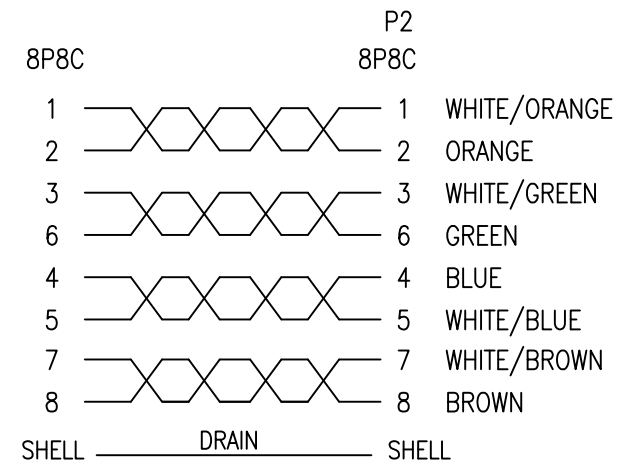

REV.	REVISION DESCRIPTION	DATE
A0	FIRST EDIT	2011/07/27

Length

NOTICE:

- 1) Conductor material CCA---
percentage of CU: 15% / percentage of Aluminum:85%
- 2) Wire printing:FTP shielded twisted 4 pairs enhanced category 5 cable (stranded)cablexpert upc-5004E 8716309HB

CableXpert				
TOLERANCE		TITLE:		
.0	±0.30	Enhanced category 5 FTP CABLE CCA		
.00	±0.20	PART NO.:		DWG NO.:
.000	±0.10			
ANGLE		SHEET:	SCALE:	UNIT:
.0	±2°	1 / 1	NONE	mm
PROJECTION		DRAWN:		CHECK:
				APPD:

3	OUTER JACKET	OUTER JACKET COLOR:Y	0.008	Kg
2	RJ45	RJ45 8P8C PLUG GOLD PLATED	2	PCS
1	CABLE	Enhanced category 5 FTP 26#CCA STANDED OD:5.0 COLOR: Y LENGTG XXXXM	1	PC

Enhanced category 5 FTP 26#CCA Patch Cord List