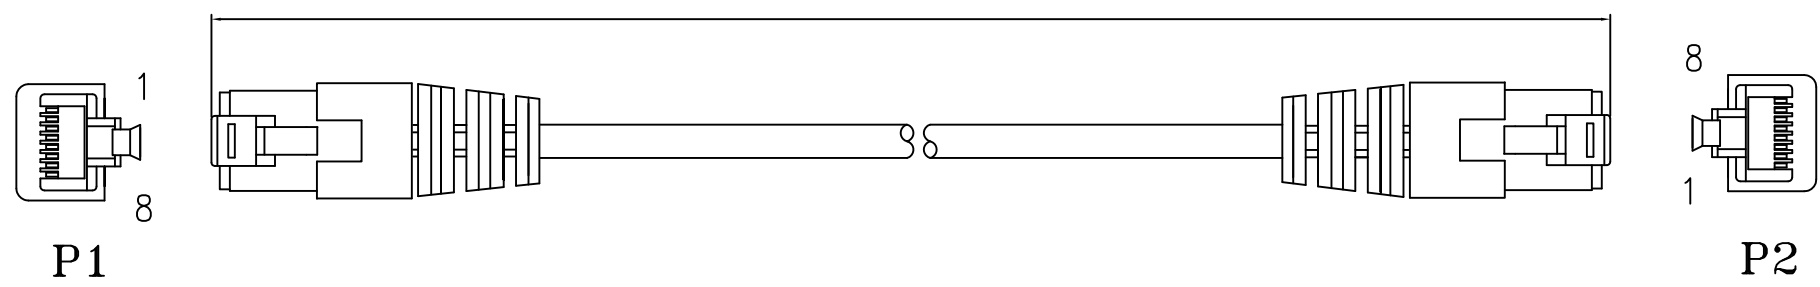

REV.	REVISION DESCRIPTION	DATE
A0	FIRST EDIT	2011/07/27

Length

NOTICE:

- 1) Conductor material CCA---
percentage of CU: 15% / percentage of Aluminum:85%
- 2) Wire printing:FTP shielded twisted 4 pairs enhanced category 5 cable (stranded)cablexpert upc-5004E 8716309HB

CableXpert				
TOLERANCE		TITLE:		
.0	±0.30	Enhanced category 5 FTP CABLE CCA		
.00	±0.20	PART NO.:		DWG NO.:
.000	±0.10			
ANGLE		SHEET:	SCALE:	UNIT:
.0	±2°	1 / 1	NONE	mm
PROJECTION		DRAWN:		CHECK:
				APPD:

3	OUTER JACKET	OUTER JACKET COLOR:Y	0.008	Kg
2	RJ45	RJ45 8P8C PLUG GOLD PLATED	2	PCS
1	CABLE	Enhanced category 5 FTP 26#CCA STANDED OD:5.0 COLOR: Y LENGTG XXXXM	1	PC

Enhanced category 5 FTP 26#CCA Patch Cord List