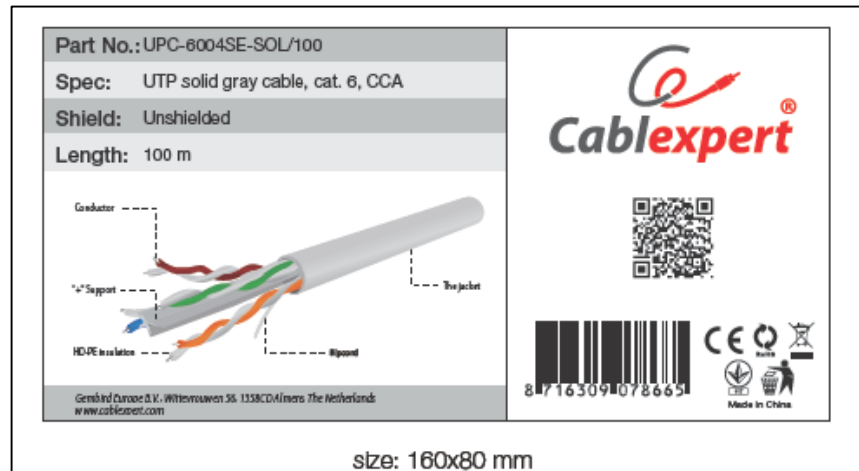

NOTES:

- 1. PACKING: 100m/REEL
- 2.PRINT WORD: UTP unshielded twisted 4 pairs enhanced category 6 cable (solid) Cablexpert UPC-6004SE-SOL 001M, 002M....100M

size: 160x80 mm

MATERIAL LIST:

		DRAW NO.		PRODUCT NAME		Cat.6 UTP Cable 100M	
③	LABEL	SIZE: 160*80mm		CUSTOMER		MAPE	tolerance
②	REEL	SIZE: 220*135mm		ITEM NO.	UPC-6004SE-SOL/100		X. ±1.00 X.X ±0.50
①	CABLE	Cat.6 UTP (1/0.56CCA*4P) 30% copper OD:6.0±0.2mm JACKET:PVC/GREY		APPROVED BY	CHECK BY	DRAWN BY	UNTT MM
NO.	PARTS NAME	SPECIFICATION DESCRIPTION	QT'Y	REMARK		East LI	Page 1/1