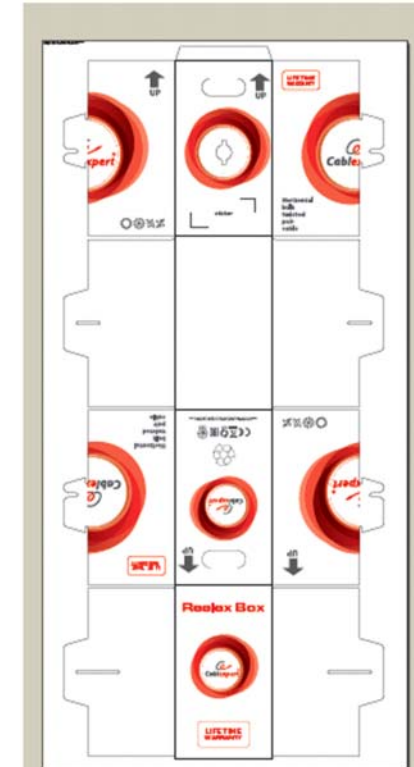

305M

Pull Box

NOTES:

1. PACKING: ROLL/EASY-PULL BOX; NET WEIGHT:12KGS
- 2.PRINT WORD: UTP unshielded twisted 4 pairs enhanced category 6 cable (solid) Cablexpert UPC-6004SE-S0 P023331 001M, 002M... 305M(P0 Number will be varied as per different PO Number)

③

Part No.: UPC-6004SE-S0 Spec: UTP solid gray cable, cat. 6, copper Shield: Unshielded Length: 305 m (1000 ft)	
<small>Gembird Europe B.V., Wittevrouwen 56, 1358CD Almere, The Netherlands www.cablexpert.com</small>	

size: 160x80 mm

MATERIAL LIST:

					DRAW NO.	PRODUCT NAME	Cat.6 UTP Cable 305M		
③	LABEL	SIZE: 160*80mm			CUSTOMER		MAPE	tolerance	
②	PULL BOX	SIZE: 390*390*210mm			ITEM NO.	UPC-6004SE-S0		X. ±1.00	X.X ±0.50
①	CABLE	Cat.6 UTP (1/0.51 BC*4P) OD:6.0±0.2mm JACKET:PVC/GREY			APPROVED BY	CHECK BY	DRAWN BY	UNTT	MM
NO.	PARTS NAME	SPECIFICATION DESCRIPTION	QT' Y	REMARK			East LI	Page	1/1