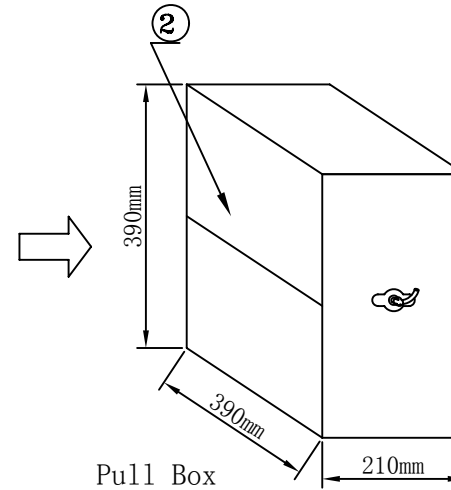

305M

Pull Box

NOTES:

1. PACKING: ROLL/EASY-PULL BOX; NET WEIGHT:12KGS
- 2.PRINT WORD: UTP unshielded twisted 4 pairs enhanced category 6 cable (solid) Cablexpert UPC-6004SE-S0 P023331 001M, 002M... 305M(P0 Number will be varied as per different PO Number)

③

Part No.: UPC-6004SE-S0 Spec: UTP solid gray cable, cat. 6, copper Shield: Unshielded Length: 305 m (1000 ft)	
<small>Gembird Europe B.V., Wittevrouwen 56, 1358CD Almere, The Netherlands www.cablexpert.com</small>	

size: 160x80 mm

MATERIAL LIST:

					DRAW NO.	PRODUCT NAME	Cat.6 UTP Cable 305M		
③	LABEL	SIZE: 160*80mm			CUSTOMER		MAPE	tolerance	
②	PULL BOX	SIZE: 390*390*210mm			ITEM NO.	UPC-6004SE-S0		X. ±1.00	X.X ±0.50
①	CABLE	Cat.6 UTP (1/0.51 BC*4P) OD:6.0±0.2mm JACKET:PVC/GREY			APPROVED BY	CHECK BY	DRAWN BY	UNTT	MM
NO.	PARTS NAME	SPECIFICATION DESCRIPTION	QT' Y	REMARK			East LI	Page	1/1